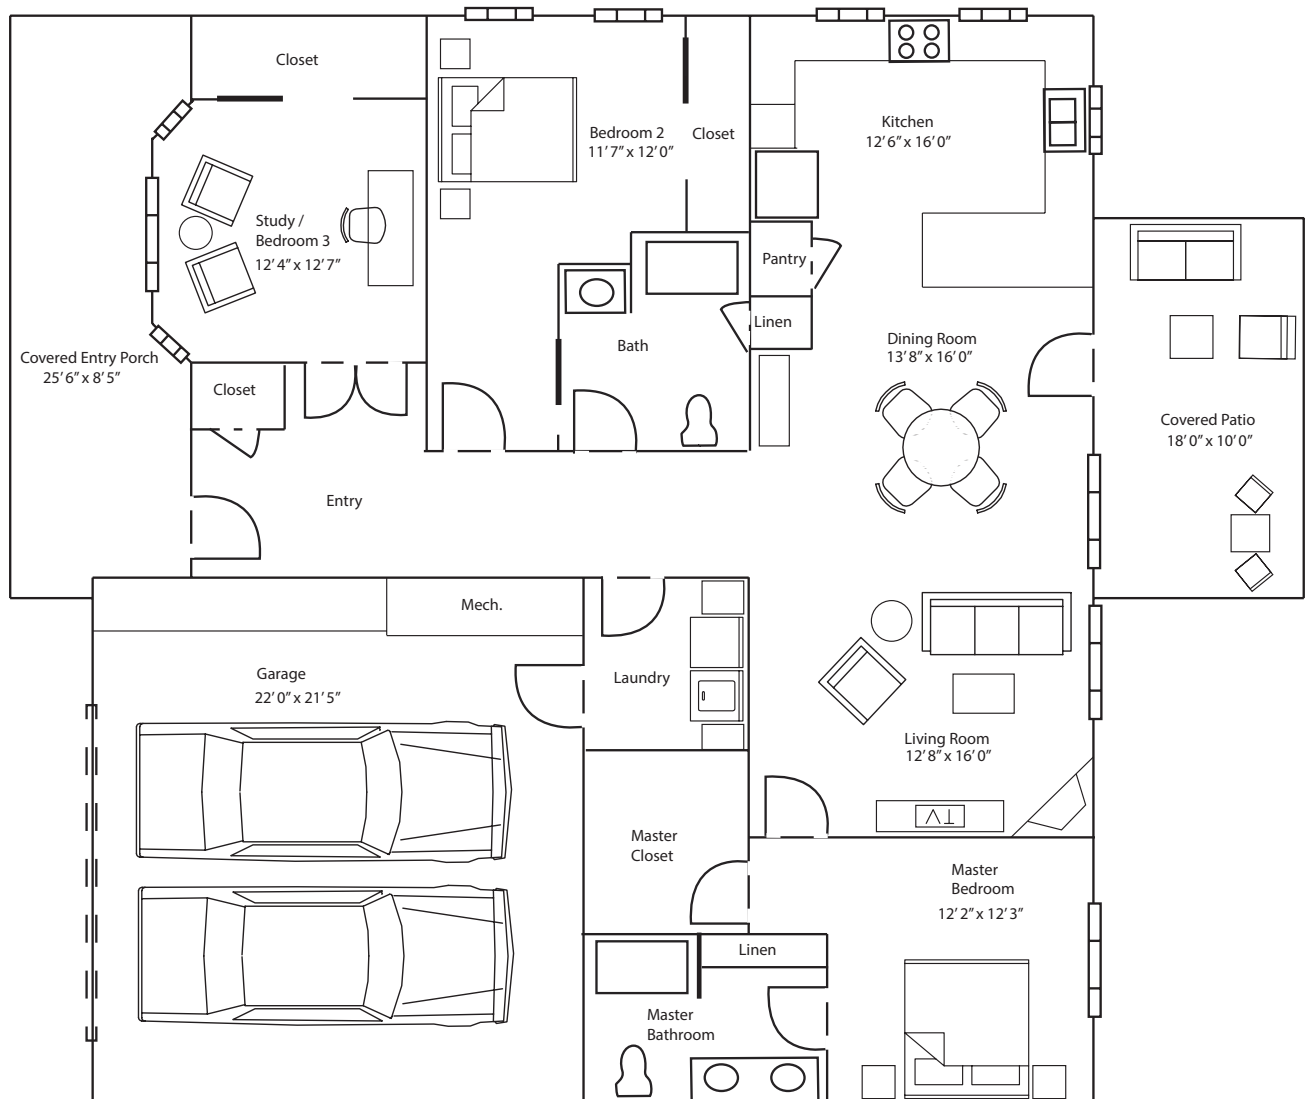

Ashland Patio Home Units

Exterior

Kitchen

Living Room

1,731 sq ft of Living Space

573.657.0506 • www.thebaptisthome.org/ashland