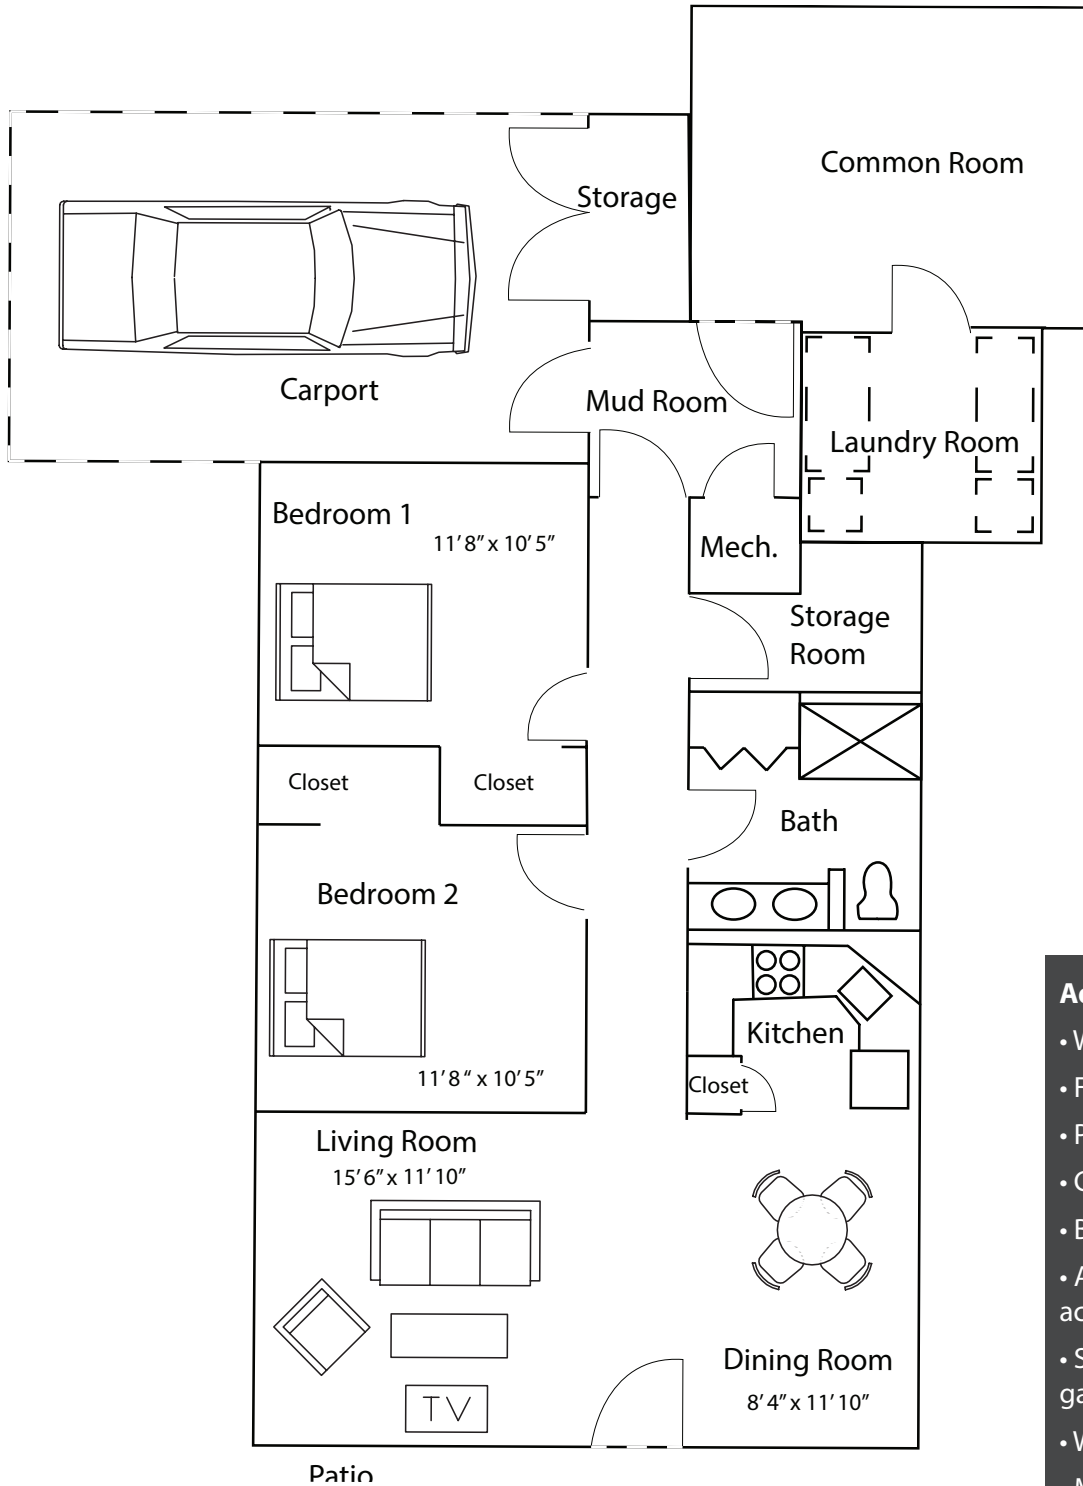

Arcadia Valley Chalet Units

Additional Information:

- Weekly Housekeeping
- Full maintenance and facility upkeep
- Pets allowed upon approval
- Call-light & fire alarm system
- Built in community and neighbors
- Availability to participate in campus activities
- Shared Common Room for large gatherings and activities
- Washer/Dryer provided
- Meal plan available for purchase